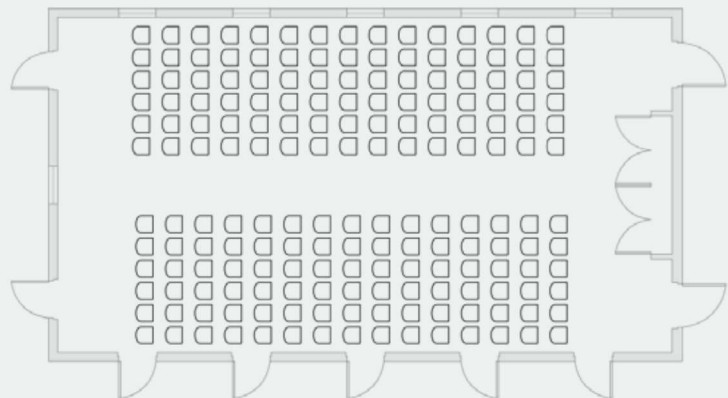

**TALL BARN
CEREMONY**

CEREMONY
156 GUESTS

CEREMONY
180 GUESTS