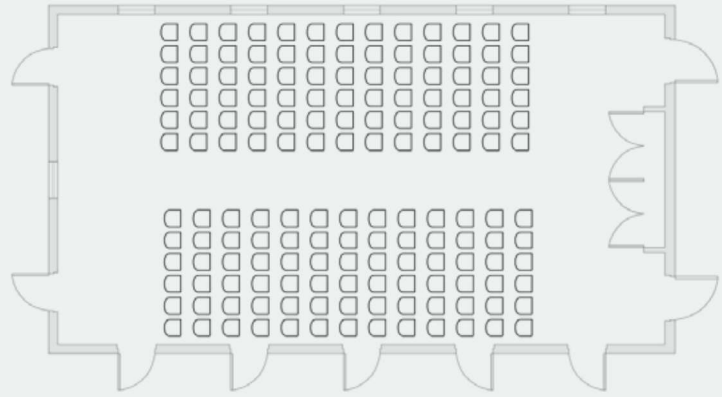

**TALL BARN
CEREMONY**

CEREMONY
156 GUESTS

CEREMONY
180 GUESTS